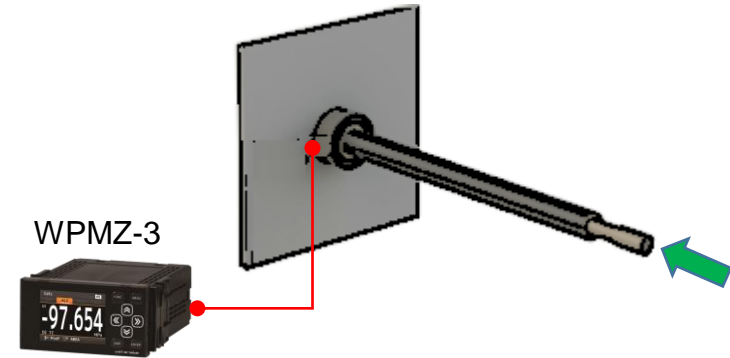

13. WPMZ-3 Other applications

Weight measurement of cylinder with a scale load cell

Automotive mission axial force measurement

Liquid gas remaining amount measurement

Control of the weight mixer