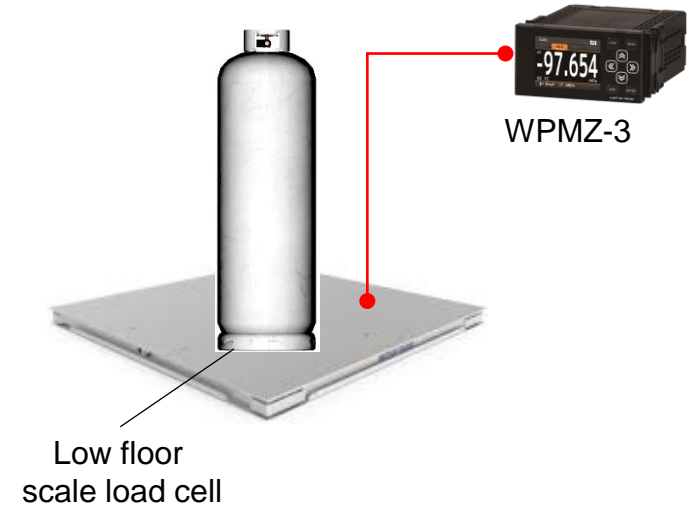

13. WPMZ-3 Other applications

Weight measurement of cylinder with a scale load cell

Automotive mission axial force measurement

Liquid gas remaining amount measurement

Control of the weight mixer