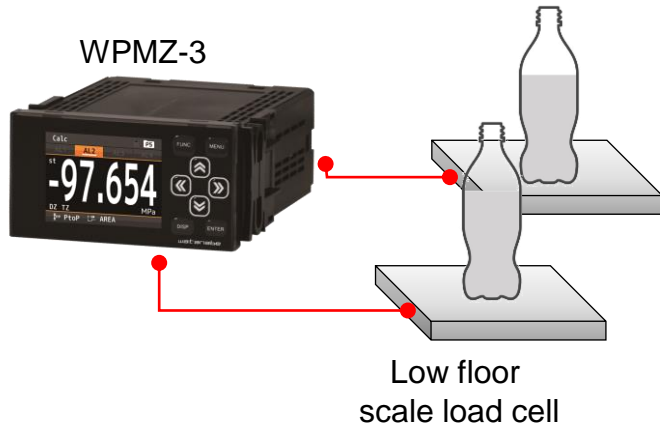

13. WPMZ-3 Other applications

Weight measurement of cylinder with a scale load cell

Automotive mission axial force measurement

Liquid gas remaining amount measurement

Control of the weight mixer